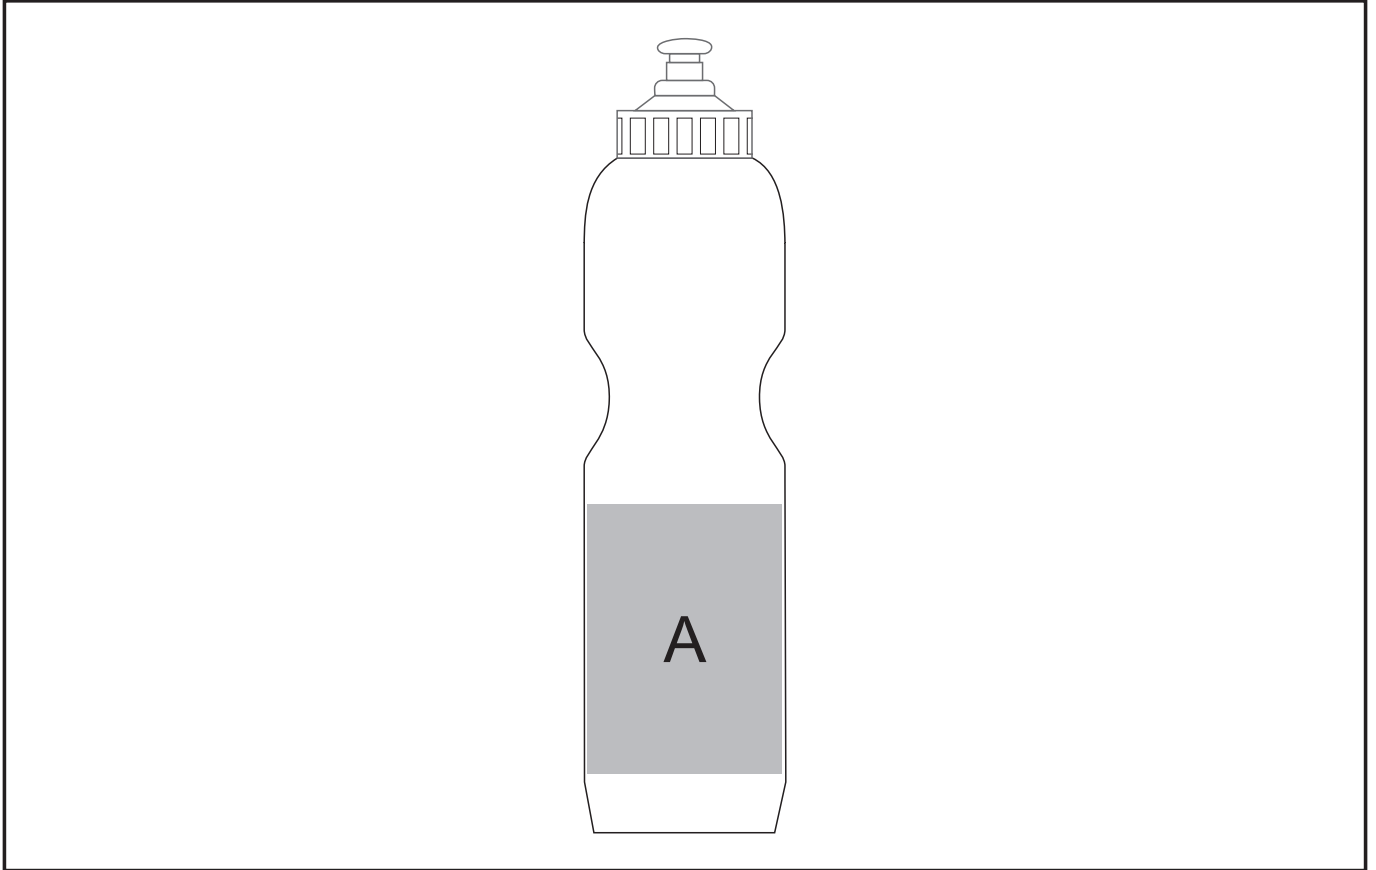

GF-AM-671-B

Alpine Water Bottle

Need to know:

- Includes 1-Colour, 1-Position Screen Wrap (setup fee applies)

Branding Options:

Position A

1. Screen Wrap (SW) - 1 colour
Size: 140mm wide x 90mm high
2. Pad Print (PC) - 2 to 4 colours
Size: 33mm wide x 60mm high